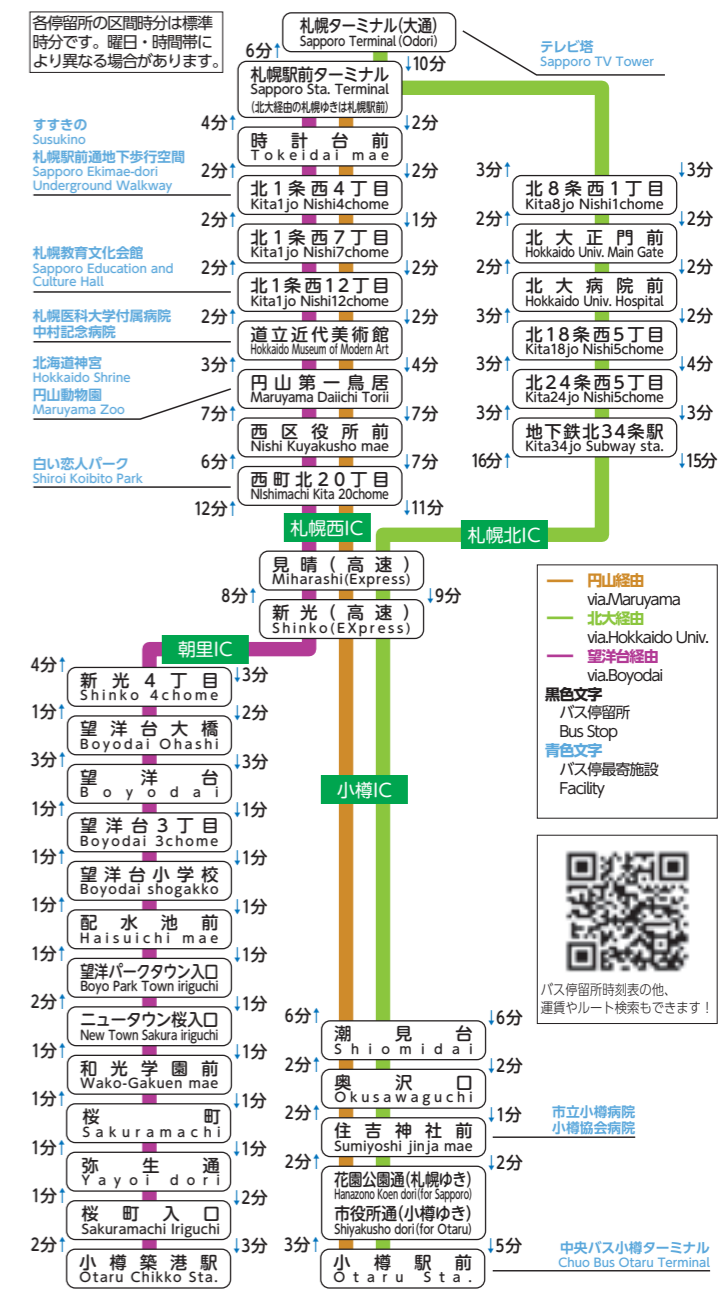

札幌⇄小樽 バス路線図 Sapporo⇄Otaru Bus Route

円山経由

北大経由

望洋台経由

丸山経由 via.Maruyama 北大経由 via.Hokkaido Univ. 望洋台経由 via.Boyodai

バス停留所時刻表の他、運賃やルート検索もできます！

【運行記号について】 ジ印：ジェイ・アールバスで運行。それ以外は中央バスで運行。 岩内：高速いわない号

高速バスご乗車の際はシートベルトの着用をお願いします。